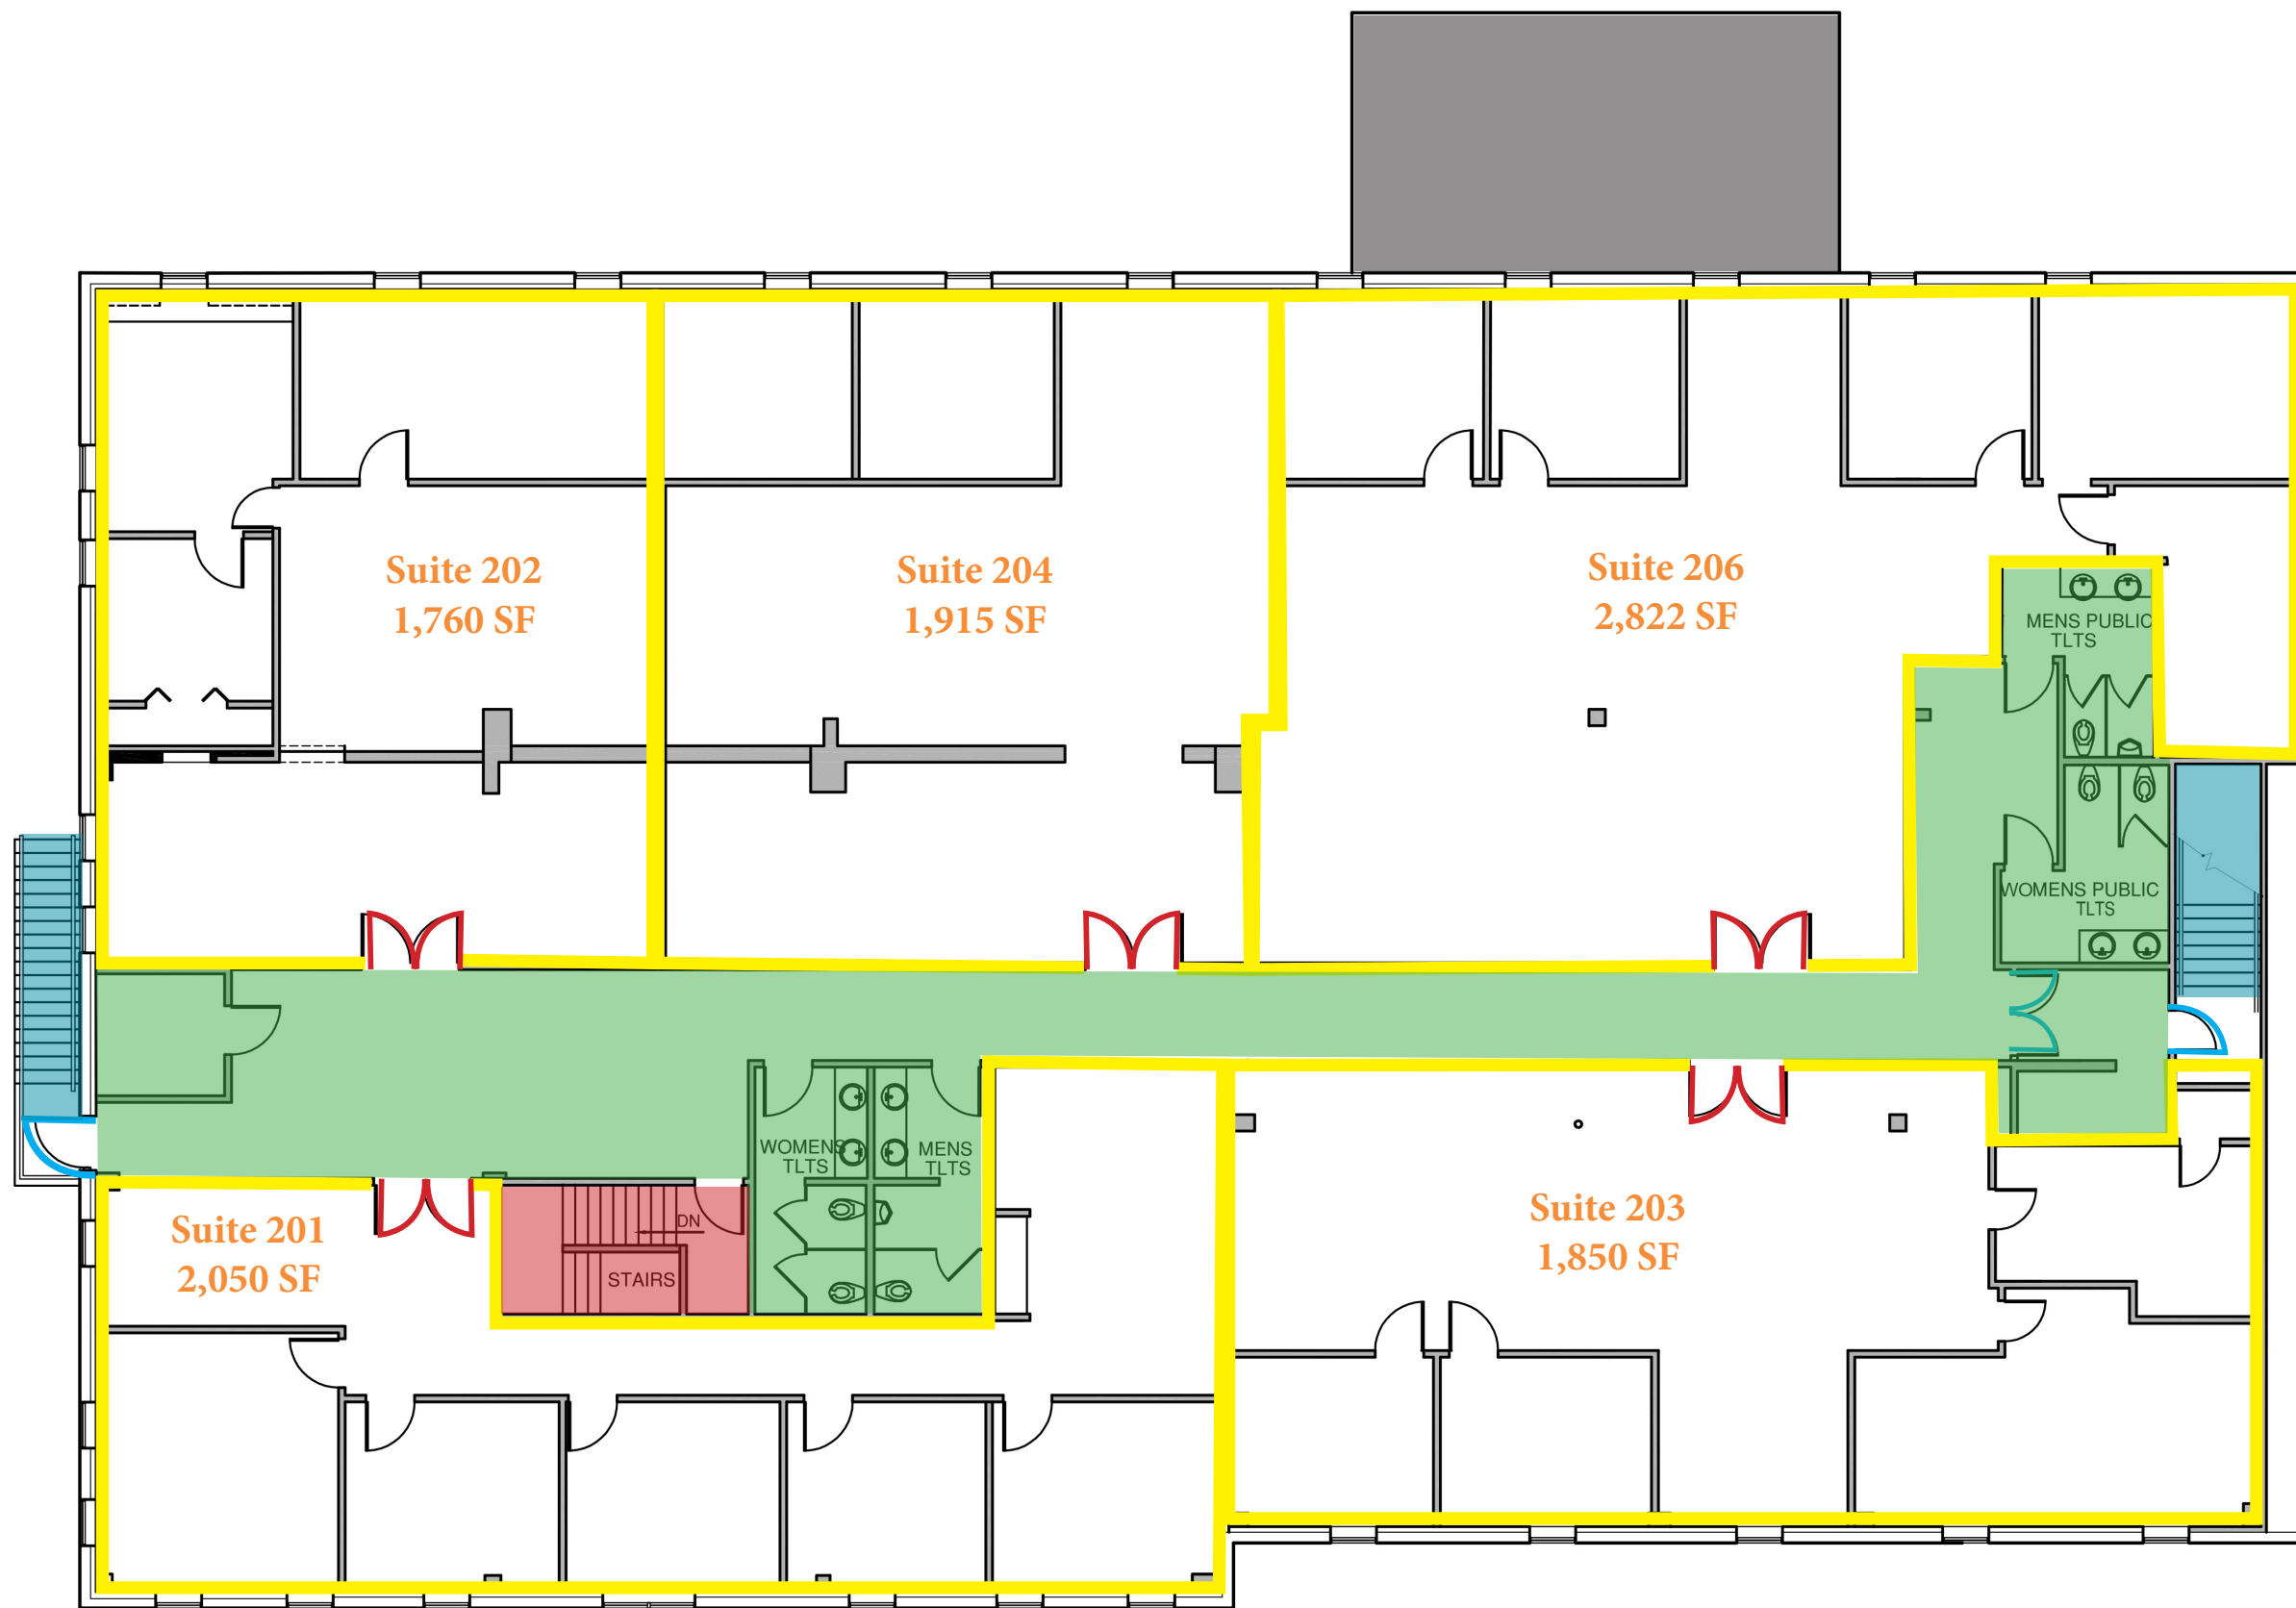

FIRST LEVEL FLOOR PLAN
 2525C LEBANON ROAD
 NASHVILLE, TN 37214

	Suites
	Common Area
	Mech. Rooms
	Exterior Doors
	Interior Doors
	Exterior Stairs
	Interior Stairs

SECOND LEVEL FLOOR PLAN

2525C LEBANON ROAD

NASHVILLE TN 37214

	Suites
	Common Area
	Mech. Rooms
	Exterior Doors
	Interior Doors
	Exterior Stairs
	Interior Stairs