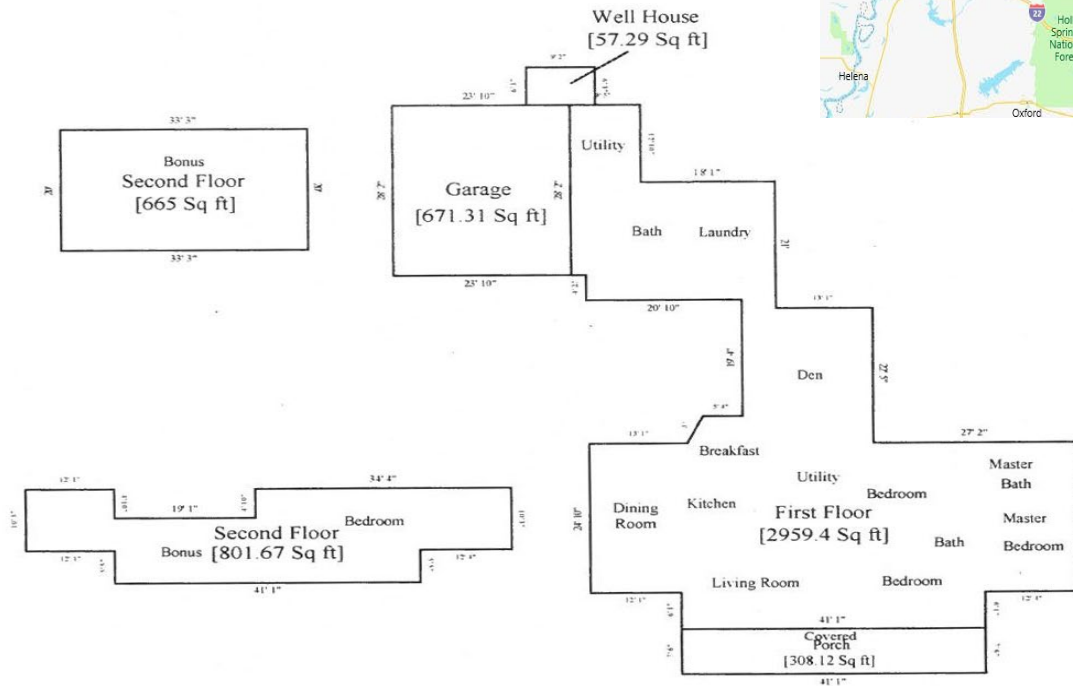

Merri Acres Farms

Dunlap, TN
For Sale

Site Survey

Merri Acres Farms

Dunlap, TN
For Sale
Divisible Acreage

DIVISIBLE PARCELS AVAILABLE

- A-** Mountain Top/ Bluff Property
3± miles of Bluff Property- 661.29± Acres
- B-** Merri Acres Farm- 726± Acres
- C-** Big Field West- 62± Acres
- D-** Small Field East- 20± Acres