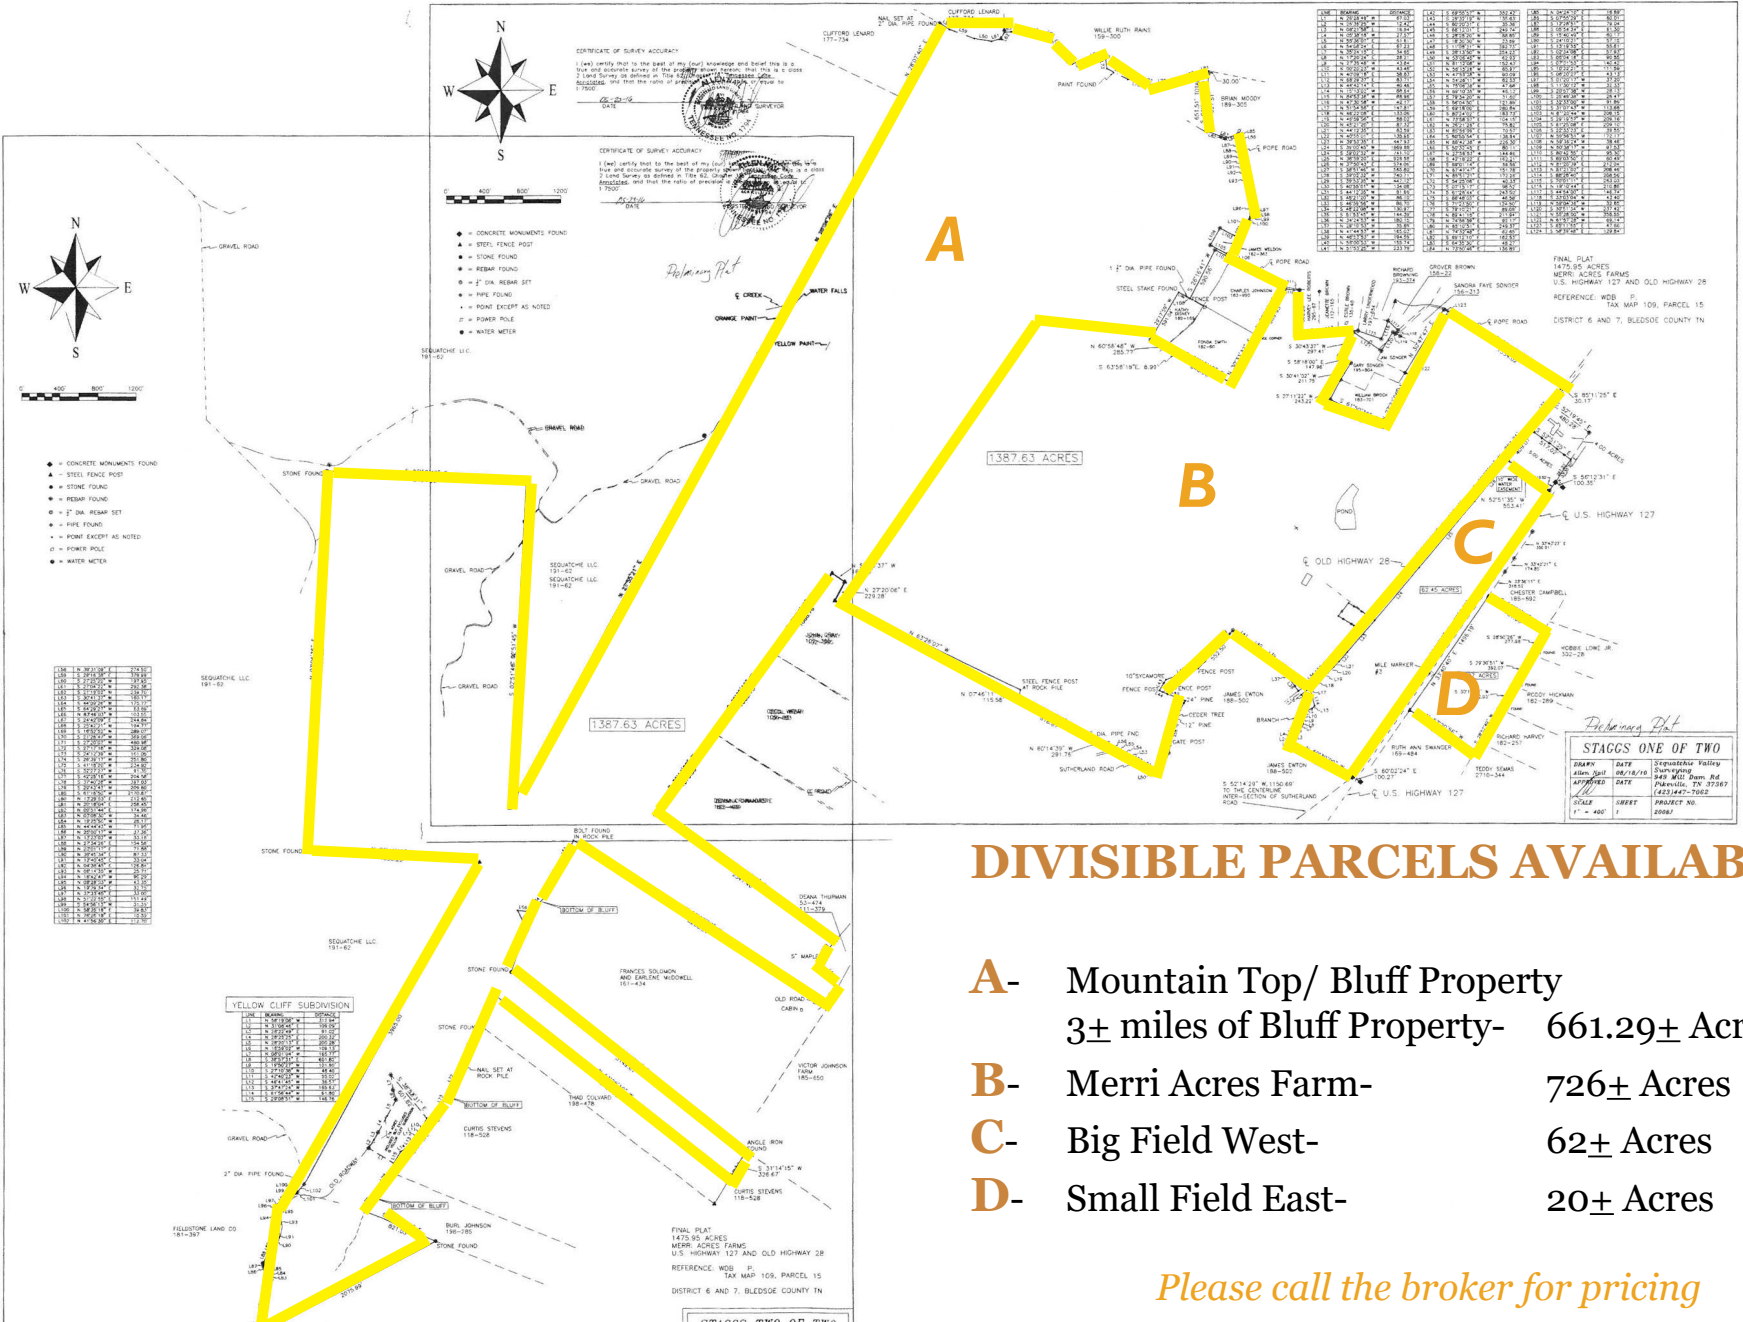

Fields are Fenced and Separated
Cattle, Minerals, Timber, Rock, Hunting, and Agriculture

are Existing Sources of Revenue

\$3,900,000 ~ Sale

Quiet & Private
Small Town
2 Hours & 15 Minutes
to Nashville
45 Minutes to Chattanooga
HOUSE
FLOOR PLAN

Merri Acres Farms

Dunlap, TN
For Sale

Site Survey

Merri Acres Farms

Dunlap, TN
For Sale
Divisible Acreage

DIVISIBLE PARCELS AVAILABLE

- A-** Mountain Top/ Bluff Property
3± miles of Bluff Property- 661.29± Acres
- B-** Merri Acres Farm- 726± Acres
- C-** Big Field West- 62± Acres
- D-** Small Field East- 20± Acres