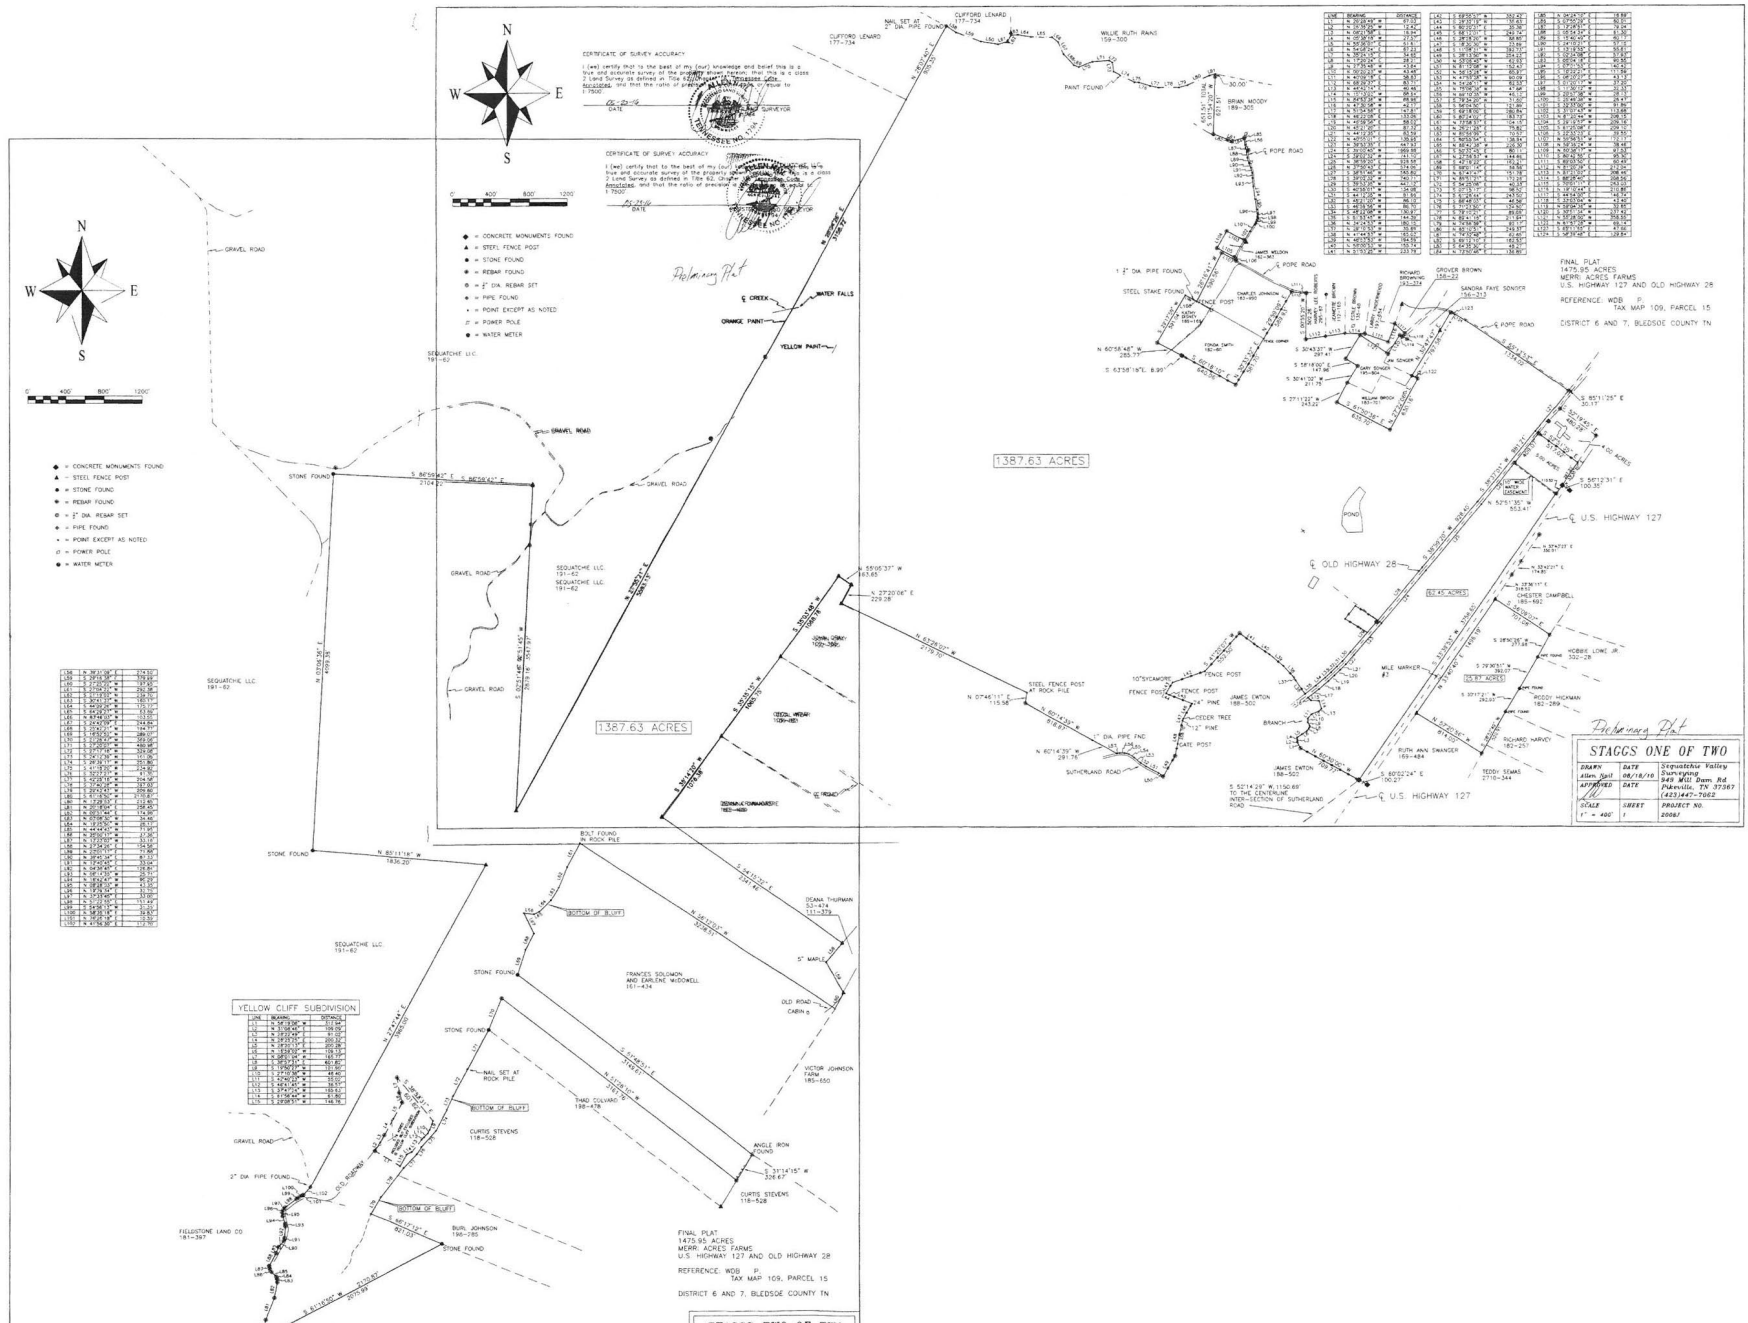

Fields are Fenced and Separated
Cattle, Minerals, Timber, Rock, Hunting, and Agriculture

are Existing Sources of Revenue

\$3,900,000 ~ Sale

Quiet & Private
Small Town
2 Hours & 15 Minutes
to Nashville
45 Minutes to Chattanooga
HOUSE
FLOOR PLAN

Merri Acres Farms

Dunlap, TN
For Sale

Site Survey

Merri Acres Farms

Dunlap, TN
For Sale
Divisible Acreage

DIVISIBLE PARCELS AVAILABLE

- A-** Mountain Top/ Bluff Property
3± miles of Bluff Property- 661.29± Acres
- B-** Merri Acres Farm- 726± Acres
- C-** Big Field West- 62± Acres
- D-** Small Field East- 20± Acres