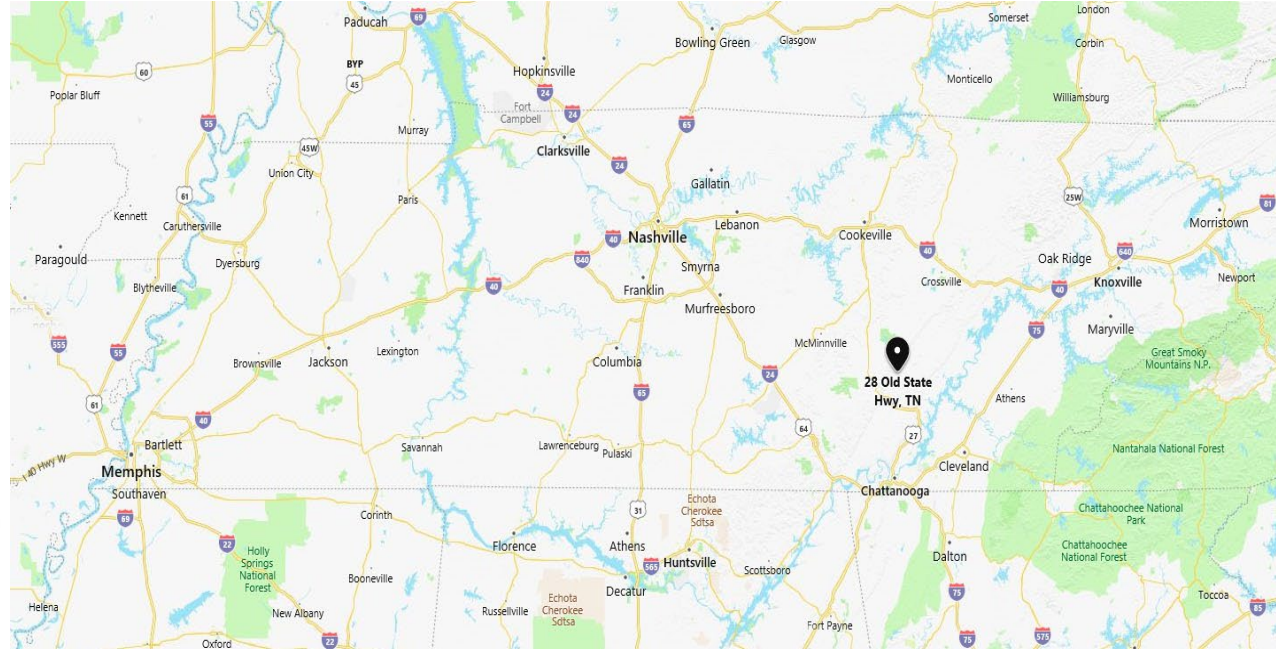

Merri Acres Farms

Dunlap, TN
For Sale

Site Survey

Merri Acres Farms

Dunlap, TN
For Sale
Divisible Acreage

DIVISIBLE PARCELS AVAILABLE

- A-** Mountain Top/ Bluff Property
3± miles of Bluff Property- 661.29± Acres
- B-** Merri Acres Farm- 726± Acres
- C-** Big Field West- 62± Acres
- D-** Small Field East- 20± Acres