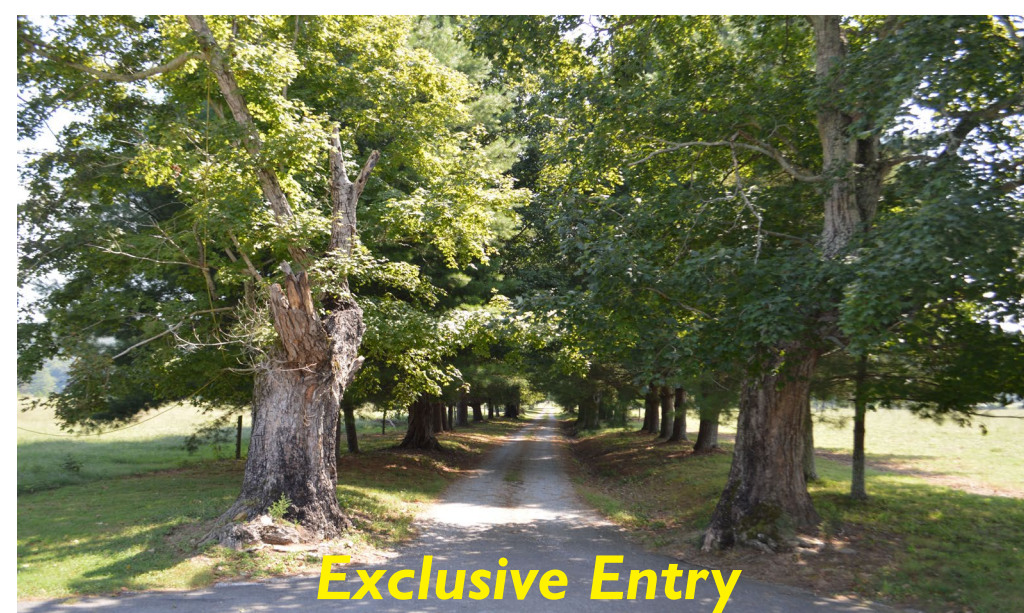

Your Own Private Income Producing, Hunting & Family Retreat!!

VIRTUAL TOUR! CLICK HERE

Exclusive Entry

House can sleep up to 25 people

Merri Acres Farms

Dunlap, TN
For Sale

Laura Grider, Broker
615.604.7425 lgrider@horrellcompany.com
Steve Horrell, Broker
615.400.5763 shorrell@horrellcompany.com

Fields are Fenced and Separated
Cattle, Minerals, Timber, Rock, Hunting, and Agriculture

are Existing Sources of Revenue

\$3,900,000 ~ Sale

Quiet & Private
Small Town
2 Hours & 15 Minutes
to Nashville
45 Minutes to Chattanooga
HOUSE
FLOOR PLAN